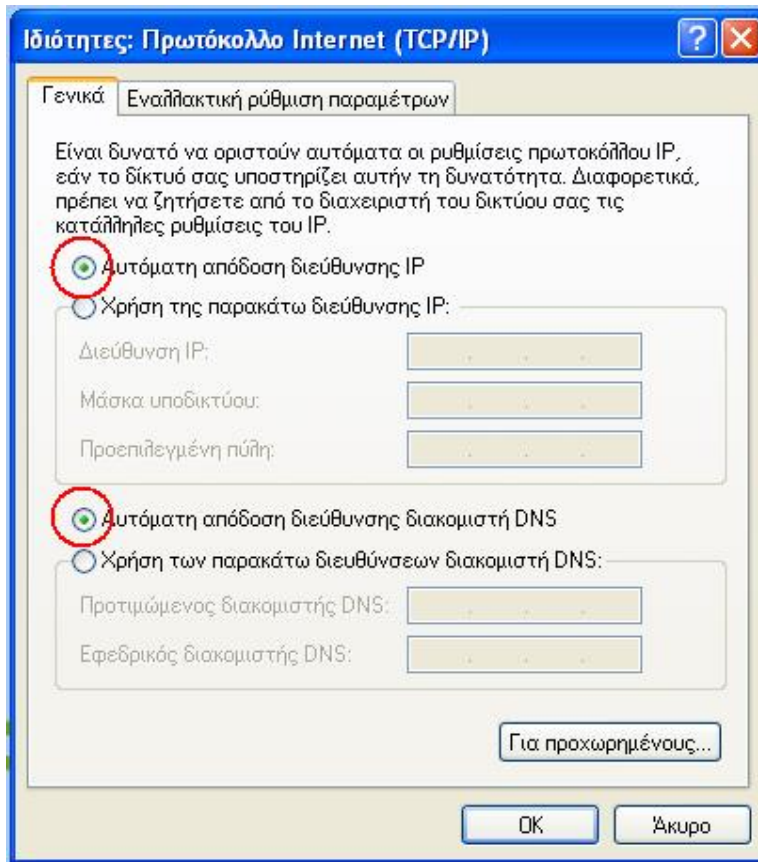

- (Obtain an IP address automatically) IP automatically) μ DNS (Obtain DNS server address μ , μ

8

Internet Explorer μ web browser internet.

μ