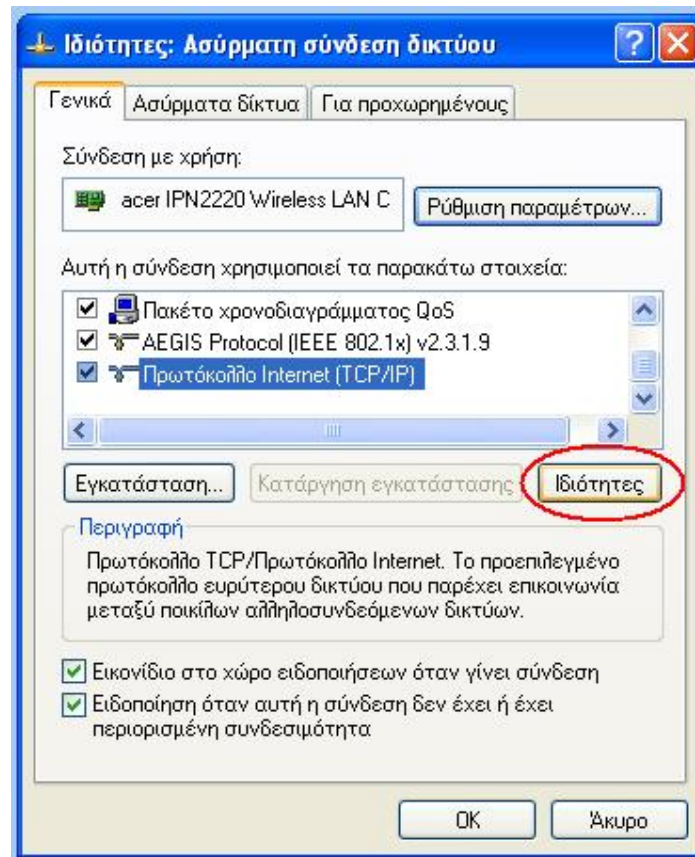

• μ
(Internet Protocol (TCP/IP))

Internet (TCP/IP)
(Properties)

7